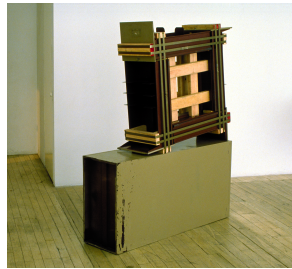

Title: Detail in the Cottage
Year: 1988
Category: 24. Flyer/Mailings
Series:
Materials: Offsetprint
Dimension 23,8x21,7 cm
s:
Price: 00 NO

Title: Sachzwang II
Year: 1988
Category: 02. SCULPTURE
Series: 1988 -2002 STRAPPING
PIECES
Materials: Steel, coated
Wood
Dimension 166x132x37,5 cm
s:
Price: grade 028

Title: Sachzwang II
Year: 1988
Category: 02. SCULPTURE
Series: 1988 -2002 STRAPPING
PIECES
Materials: Steel, coated
Wood
Dimension 166x132x37,5 cm
s:
Price: grade 028

Title: Sachzwang II
Year: 1988
Category: 01. PAINTING
02. SCULPTURE
Series: 1988 -2002 STRAPPING
PIECES
Materials: Steel, coated
Wood
Dimension 166x132x37,5 cm
s:
Price: grade 028