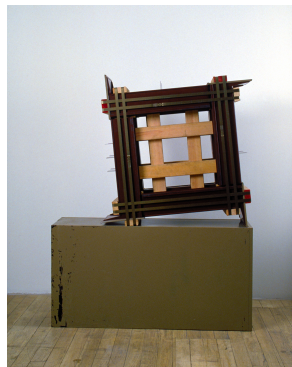

Title: Detail in the Cottage
Year: 1988
Category: 24. Flyer/Mailings
Series:
Materials: Offsetprint
Dimension 23,8x21,7 cm
s:
Price: 00 NO

Title: Sachzwang II
Year: 1988
Category: 02. SCULPTURE
Series: 1988 -2002 STRAPPING
PIECES
Materials: Steel, coated
Wood
Dimension 166x132x37,5 cm
s:
Price: grade 028

Title: Sachzwang II
Year: 1988
Category: 02. SCULPTURE
Series: 1988 -2002 STRAPPING
PIECES
Materials: Steel, coated
Wood
Dimension 166x132x37,5 cm
s:
Price: grade 028

Title: Sachzwang II
Year: 1988
Category: 01. PAINTING
02. SCULPTURE
Series: 1988 -2002 STRAPPING
PIECES
Materials: Steel, coated
Wood
Dimension 166x132x37,5 cm
s:
Price: grade 028