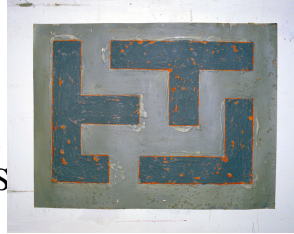

Title: Way out I
Year: 1985
Category: 01. PAINTING
Series: 1985 - 1988 FLOORPAN & SUPPLYGRID PAINTINGS
Materials: Paint on Cardboard
Dimension 77x103x0,5 cm
s:
Price: grade 014

Title: Way out II
Year: 1985
Category: 01. PAINTING
Series: 1985 - 1988 FLOORPAN & SUPPLYGRID PAINTINGS
Materials: Asphalt
Paint on Cardboard
Dimension 77x103x0,5 cm
s:
Price: grade 014

Title: Way out III
Year: 1985
Category: 01. PAINTING
Series: 1985 - 1988 FLOORPAN & SUPPLYGRID PAINTINGS
Materials: Paint on Cardboard
Dimension 77x103x0,5 cm
s:
Price: grade 014