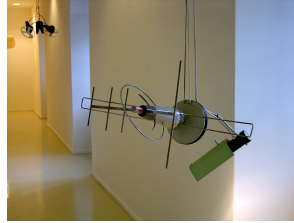

Title: Explorer 2
Year: 2000
Category: 02. SCULPTURE
Series: 1997 - 2012 ELECTRIC
LIGHT SCULPTURES
Materials: Electric light
Mixed Media
Synthetic Material
Dimension50x75x72 cm
s:
Price: grade 019

Title: Explorer 2
Year: 2000
Category: 02. SCULPTURE
Series: 1997 - 2012 ELECTRIC
LIGHT SCULPTURES
Materials: Electric light
Mixed Media
Synthetic Material
Dimension50x75x72 cm
s:
Price: grade 019

Title: Explorer 2
Year: 2000
Category: 02. SCULPTURE
Series: 1997 - 2012 ELECTRIC
LIGHT SCULPTURES
Materials: Electric light
Mixed Media
Synthetic Material
Dimension50x75x72 cm
s:
Price: grade 019