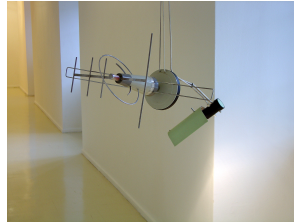

Title: Explorer 2
Year: 2000
Category: 02. SCULPTURE
Series: 1997 - 2012 ELECTRIC
LIGHT SCULPTURES
Materials: Electric light
Mixed Media
Synthetic Material
Dimension50x75x72 cm
s:
Price: grade 019

Title: Explorer 2
Year: 2000
Category: 02. SCULPTURE
Series: 1997 - 2012 ELECTRIC
LIGHT SCULPTURES
Materials: Electric light
Mixed Media
Synthetic Material
Dimension50x75x72 cm
s:
Price: grade 019

Title: Explorer 2
Year: 2000
Category: 02. SCULPTURE
Series: 1997 - 2012 ELECTRIC
LIGHT SCULPTURES
Materials: Electric light
Mixed Media
Synthetic Material
Dimension50x75x72 cm
s:
Price: grade 019