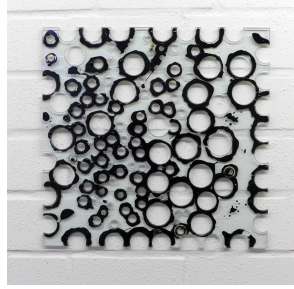

**Title:** Lochscheibe  
**Year:** 2024  
**Category:** 01. PAINTING  
**Series:** 1980 - PAINTING ON  
GLASS  
**Materials:** Paint on Glass  
**Dimension**46,8x48x0,8 cm  
**s:**  
**Price:** grade 015