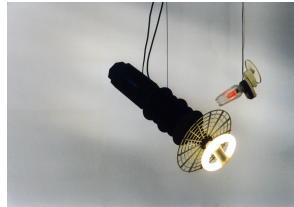

Title: Odyssee 2001
Year: 2001
Category: 02. SCULPTURE
Series: 1997 - 2012 ELECTRIC
LIGHT SCULPTURES
Materials: Electric light
Mixed Media
Synthetic Material
Dimension45x65x28 cm
s:
Price: grade 017

Title: Odyssee 2001
Year: 2001
Category: 02. SCULPTURE
Series: 1997 - 2012 ELECTRIC
LIGHT SCULPTURES
Materials: Electric light
Mixed Media
Synthetic Material
Dimension45x65x28 cm
s:
Price: grade 017