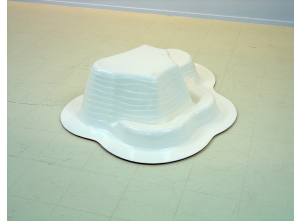

Title: HokA SI weiß
Year: 2002
Category: 02. SCULPTURE
Series: 2001 - 2012
BIO/GEOMORPH and
GEOMETRIC
SCULPTURES

Materials: Fibreglass
Dimension40x90x120 cm
s:
Price: on request

Title: HokA SI chrom
Year: 2002
Category: 02. SCULPTURE
Series: 2001 - 2012
BIO/GEOMORPH and
GEOMETRIC
SCULPTURES

Materials: Fibreglass
Dimension40x90x120 cm
s:
Price: on request

Title: HokA SI weiß
Year: 2002
Category: 02. SCULPTURE
Series: 2001 - 2012
BIO/GEOMORPH and
GEOMETRIC
SCULPTURES

Materials: Fibreglass
Dimension40x90x120 cm
s:
Price: grade 018

Title: HokA SI grün
Year: 2002
Category: 02. SCULPTURE
Series: 2001 - 2012
BIO/GEOMORPH and
GEOMETRIC
SCULPTURES

Materials: Fibreglass
Dimension40x90x120 cm
s:
Price: grade 018