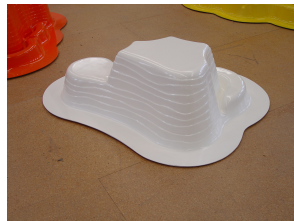

Title: HokA SI weiß
Year: 2002
Category: 02. SCULPTURE
Series: 2001 - 2012
BIO/GEOMORPH and
GEOMETRIC
SCULPTURES

Materials: Fibreglass
Dimension40x90x120 cm
s:
Price: on request

Title: HokA SI chrom
Year: 2002
Category: 02. SCULPTURE
Series: 2001 - 2012
BIO/GEOMORPH and
GEOMETRIC
SCULPTURES

Materials: Fibreglass
Dimension40x90x120 cm
s:
Price: on request

Title: HokA SI weiß
Year: 2002
Category: 02. SCULPTURE
Series: 2001 - 2012
BIO/GEOMORPH and
GEOMETRIC
SCULPTURES

Materials: Fibreglass
Dimension40x90x120 cm
s:
Price: grade 018

Title: HokA SI grün
Year: 2002
Category: 02. SCULPTURE
Series: 2001 - 2012
BIO/GEOMORPH and
GEOMETRIC
SCULPTURES

Materials: Fibreglass
Dimension40x90x120 cm
s:
Price: grade 018