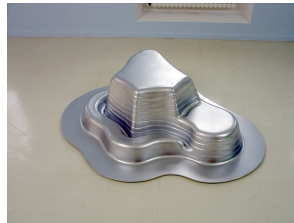

Title: HokA SI weiß
Year: 2002
Category: 02. SCULPTURE
Series: 2001 - 2012
BIO/GEOMORPH and
GEOMETRIC
SCULPTURES

Materials: Fibreglass
Dimension40x90x120 cm
s:
Price: on request

Title: HokA SI chrom
Year: 2002
Category: 02. SCULPTURE
Series: 2001 - 2012
BIO/GEOMORPH and
GEOMETRIC
SCULPTURES

Materials: Fibreglass
Dimension40x90x120 cm
s:
Price: on request

Title: HokA SI weiß
Year: 2002
Category: 02. SCULPTURE
Series: 2001 - 2012
BIO/GEOMORPH and
GEOMETRIC
SCULPTURES

Materials: Fibreglass
Dimension40x90x120 cm
s:
Price: grade 018

Title: HokA SI grün
Year: 2002
Category: 02. SCULPTURE
Series: 2001 - 2012
BIO/GEOMORPH and
GEOMETRIC
SCULPTURES

Materials: Fibreglass
Dimension40x90x120 cm
s:
Price: grade 018