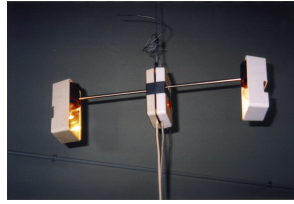

**Title:** Space Lab 99  
**Year:** 1999  
**Category:** 02. SCULPTURE  
**Series:** 1997 - 2012 ELECTRIC  
LIGHT SCULPTURES  
**Materials:** Electric light  
Mixed Media  
Steel, coated  
**Dimension**30x74x12 cm  
**s:**  
**Price:** grade 015

**Title:** Spacelight  
**Year:** 1999  
**Category:** 02. SCULPTURE  
**Series:** 1997 - 2012 ELECTRIC  
LIGHT SCULPTURES  
**Materials:** Aluminium  
Aluminium coated  
Electric light  
**Dimension**30x74x12 cm  
**s:**  
**Price:** grade 015