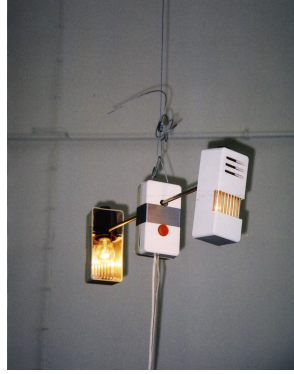

**Title:** Space Lab 99  
**Year:** 1999  
**Category:** 02. SCULPTURE  
**Series:** 1997 - 2012 ELECTRIC  
LIGHT SCULPTURES  
**Materials:** Electric light  
Mixed Media  
Steel, coated  
**Dimension**30x74x12 cm  
**s:**  
**Price:** grade 015

**Title:** Spacelight  
**Year:** 1999  
**Category:** 02. SCULPTURE  
**Series:** 1997 - 2012 ELECTRIC  
LIGHT SCULPTURES  
**Materials:** Aluminium  
Aluminium coated  
Electric light  
**Dimension**30x74x12 cm  
**s:**  
**Price:** grade 015