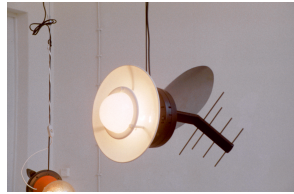

**Title:** Sputnik 1  
**Year:** 2000  
**Category:** 02. SCULPTURE  
**Series:** 1997 - 2012 ELECTRIC  
LIGHT SCULPTURES

**Materials:** Electric light  
Glass  
Mixed Media  
Synthetic Material

**Dimension**30x54x27 cm

**s:**

**Price:** grade 015

**Title:** Sputnik 1  
**Year:** 2000  
**Category:** 02. SCULPTURE  
**Series:** 1997 - 2012 ELECTRIC  
LIGHT SCULPTURES

**Materials:** Electric light  
Glass  
Mixed Media  
Synthetic Material