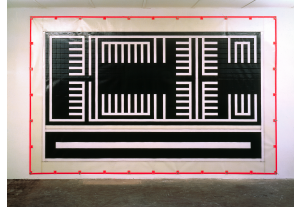

**Title:** RH 7/90 II  
**Year:** 1990  
**Category:** 01. PAINTING  
**Series:** 1989 - TAPESTRIPES &  
APRONS  
**Materials:** Synthetic Fabric / Sailcloth  
**Dimension**306x475 cm  
**s:**  
**Price:** grade 028