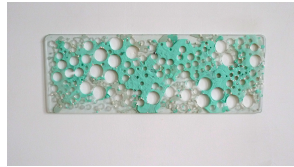

Title: GFF-TW 2, gelocht
Year: 2011
Category: 01. PAINTING
Series: 1980 - PAINTING ON
GLASS

Materials: Paint on Glass
Dimension 29 x 82 x 0,6 cm

s:

Price: grade 015