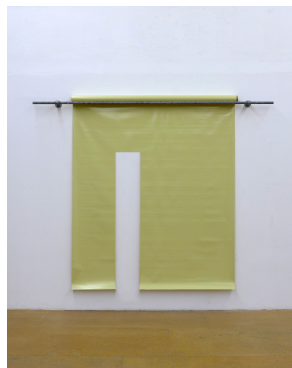

Title: Schürze Blau
Year: 2018
Category: 01. PAINTING
Series: 1989 - TAPESTRIPES & APRONS
Materials: PVC / Tarpaulin
Steel, casted
Steel, galvanized
Dimension280x310x10 cm
s:
Price: grade 025

Title: Schürze Beige
Year: 2018
Category: 01. PAINTING
Series: 1989 - TAPESTRIPES & APRONS
Materials: PVC / Tarpaulin
Steel, casted
Steel, galvanized
Dimension280x310x10 cm
s:
Price: grade 025

Title: Schürze Gelb II
Year: 2018
Category: 01. PAINTING
Series: 1989 - TAPESTRIPES & APRONS
Materials: PVC / Tarpaulin
Steel, casted
Steel, galvanized
Dimension280x310x10 cm
s:
Price: grade 025

Title: Schürze Gelb III
Year: 2018
Category: 01. PAINTING
Series: 1989 - TAPESTRIPES & APRONS
Materials: PVC / Tarpaulin
Steel, casted
Steel, galvanized
Dimension280x310x10 cm
s:
Price: grade 025

Title: Schürze Metallic I I

Year: 2018

Category: 01. PAINTING

Series: 1989 - TAPESTRIPES &
APRONS

Materials: PVC / Tarpaulin
Steel, casted
Steel, galvanized

Dimension 280x310x10 cm

s:

Price: grade 025