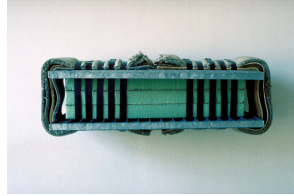

Title: Sachtleben II
Year: 1990
Category: 02. SCULPTURE
Series: 1988 -2002 STRAPPING
PIECES

Materials: Fabric/Textile
Polyurethan Foam
Steel, coated
Steel, galvanized

Dimension 24x70x40 cm

s:

Price: 00 NO