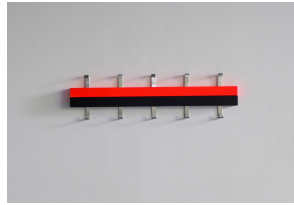

**Title:** RedBlackRack  
**Year:** 2016  
**Category:** 02. SCULPTURE  
**Series:** 2016 -  
WARDROBES/RACKS

**Materials:** Paint on Wood  
Stainless Steel  
Steel, coated

**Dimension** 16x60x3,5 cm

**s:**