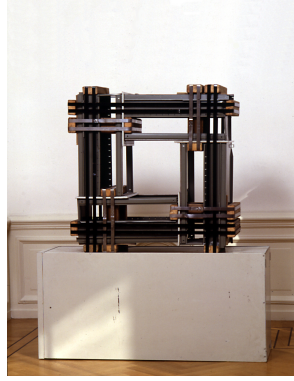

Title: Zahlen & Befehle I
Year: 1988
Category: 02. SCULPTURE
Series: 1988 -2002 STRAPPING
PIECES
Materials: Steel, coated
Wood
Dimension 153x135x41 cm
s:
Price: grade 028

Title: Zahlen & Befehle I
Year: 1988
Category: 02. SCULPTURE
Series: 1988 -2002 STRAPPING
PIECES
Materials: Steel, coated
Wood
Dimension 153x135x41 cm
s:
Price: grade 028

Title: Zahlen & Befehle II
Year: 1989
Category: 02. SCULPTURE
Series: 1988 -2002 STRAPPING
PIECES
Materials: Steel, coated
Wood
Dimension 153x135x41 cm
s:
Price: grade 028

Title: Zahlen & Befehle II
Year: 1989
Category: 02. SCULPTURE
Series: 1988 -2002 STRAPPING
PIECES
Materials: Steel, coated
Wood
Dimension 153x135x41 cm
s:
Price: grade 028