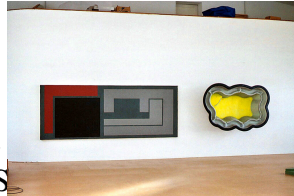

**Title:** DU 9/85  
**Year:** 1985  
**Category:** 01. PAINTING  
**Series:** 1985 - 1988 FLOORPAN & SUPPLYGRID PAINTINGS

**Materials:** Paint on Canvas  
Wood

**Dimension** 150x395x4 cm

**s:**

**Price:** 00 NO