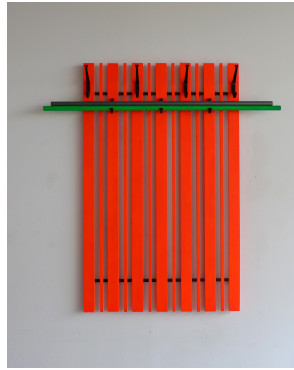

Title: BigRedRack GG
Year: 2016
Category: 02. SCULPTURE
Series: 2016 -
WARDROBES/RACKS
Materials: Paint on Wood
Steel, coated
Dimension 128x120x11 cm
s:
Price: 00 NO

Title: BigRedRack GG
Year: 2016
Category: 02. SCULPTURE
Series: 2016 -
WARDROBES/RACKS
Materials: Paint on Wood
Steel, coated
Dimension 128x120x11 cm
s:
Price: 00 NO

Title: BigRedRack GG
Year: 2016
Category: 02. SCULPTURE
Series: 2016 -
WARDROBES/RACKS
Materials: Paint on Wood
Steel, coated
Dimension 128x120x11 cm
s:
Price: 00 NO