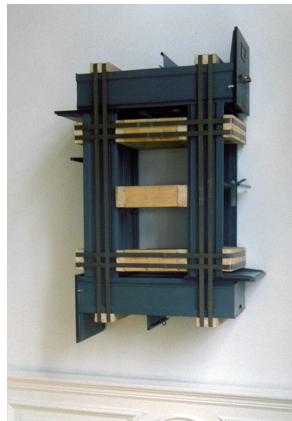

Title: Siemens I
Year: 1988
Category: 02. SCULPTURE
Series: 1988 -2002 STRAPPING
PIECES
Materials: Steel, coated
Wood
Dimension 122x87,5x42 cm
s:
Price: 00 NO