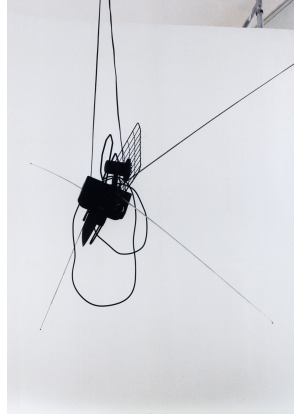

Title: Discovery 1
Year: 2001
Category: 02. SCULPTURE
Series: 1997 - 2012 ELECTRIC
LIGHT SCULPTURES
Materials: Mixed Media
Synthetic Material
Dimension 100x150x60 cm
s:
Price: grade 017

Title: Discovery 1
Year: 2001
Category: 02. SCULPTURE
Series: 1997 - 2012 ELECTRIC
LIGHT SCULPTURES
Materials: Mixed Media
Synthetic Material
Dimension 100x150x60 cm
s:
Price: grade 017