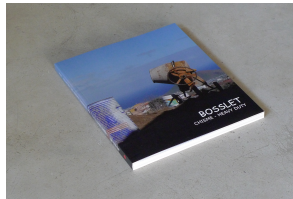

Title: Bosslet - Chisme - Heavy
Duty
Year: 2014
Category: 22. Catalogs
Series: 1979 - ELECTRIC LIGHT
INSTALLATION
1982 - 2013 SCRAP METAL
& SUN
1982 - SPANISH WORKS
1985 - SUPPORTING
MEASURES
1986 - BASEMENTS,
BARRIERS &
ANNOYANCES
1988 - MODULAR
STRUCTURES
1999 - CIRCLES
2006 - 2013
ONEROOMHOUSE

Materials: Offsetprint
Dimension28x24x1,5 cm

s:

Price: 00 NO

Title: Bosslet - Chisme - Heavy
Duty
Year: 2014
Category: 22. Catalogs
Series: 1979 - ELECTRIC LIGHT
INSTALLATION
1982 - 2013 SCRAP METAL
& SUN
1982 - SPANISH WORKS
1985 - SUPPORTING
MEASURES
1986 - BASEMENTS,
BARRIERS &
ANNOYANCES
1988 - MODULAR
STRUCTURES
1999 - CIRCLES
2006 - 2013
ONEROOMHOUSE